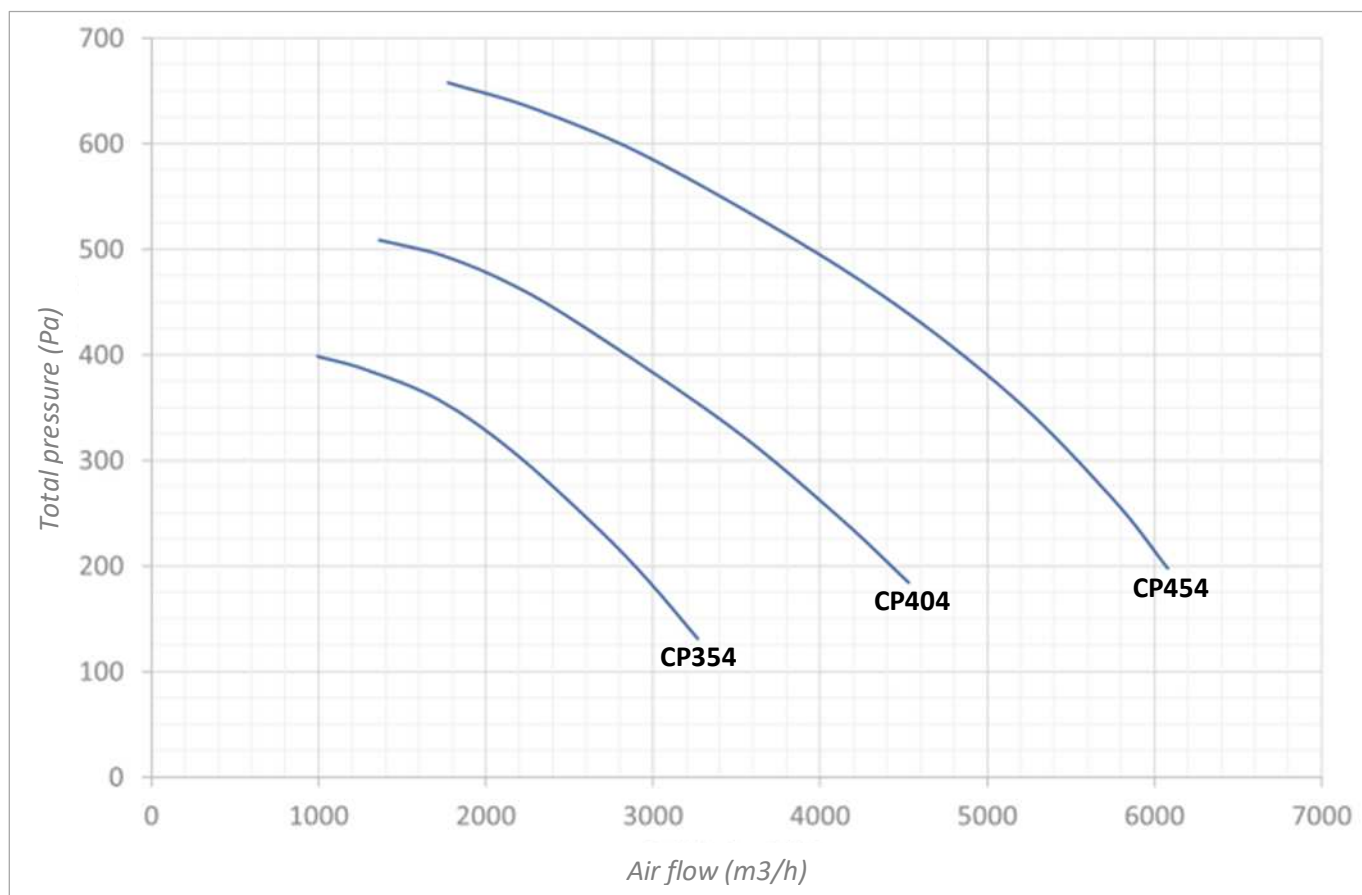

CP..4 PERFORMANCES: 4 Poles (1500 rpm)

Common operating range

CP..2 PERFORMANCES: 2 Poles (3000 rpm)

Common operating range

CP..6 PERFORMANCES: 6 Poles (1000 rpm)

Common operating range

Available ancillaries: