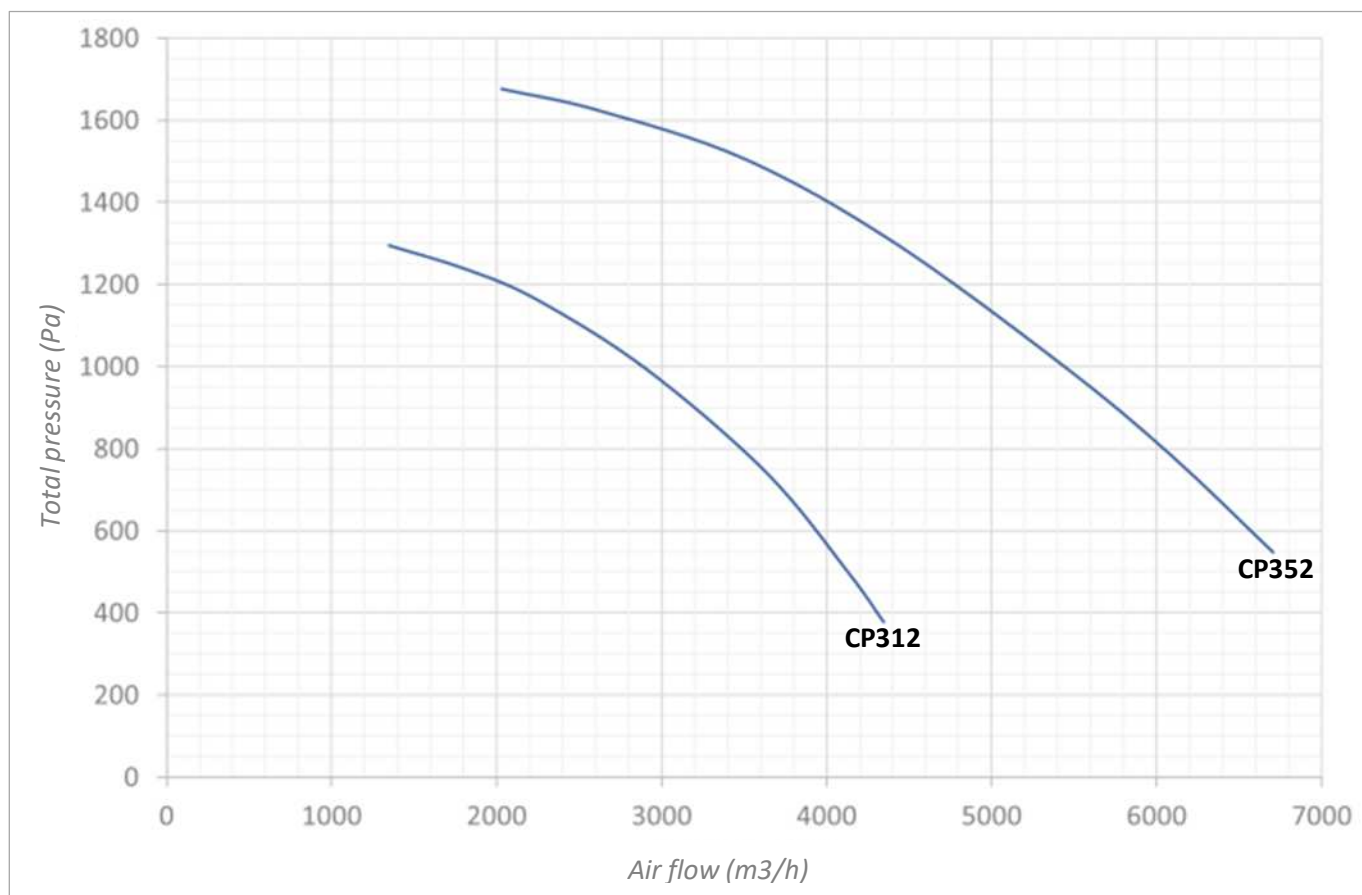

CP..4 PERFORMANCES: 4 Poles (1500 rpm)

Common operating range

CP..2 PERFORMANCES: 2 Poles (3000 rpm)

Common operating range

CP..6 PERFORMANCES: 6 Poles (1000 rpm)

Common operating range

Available ancillaries: