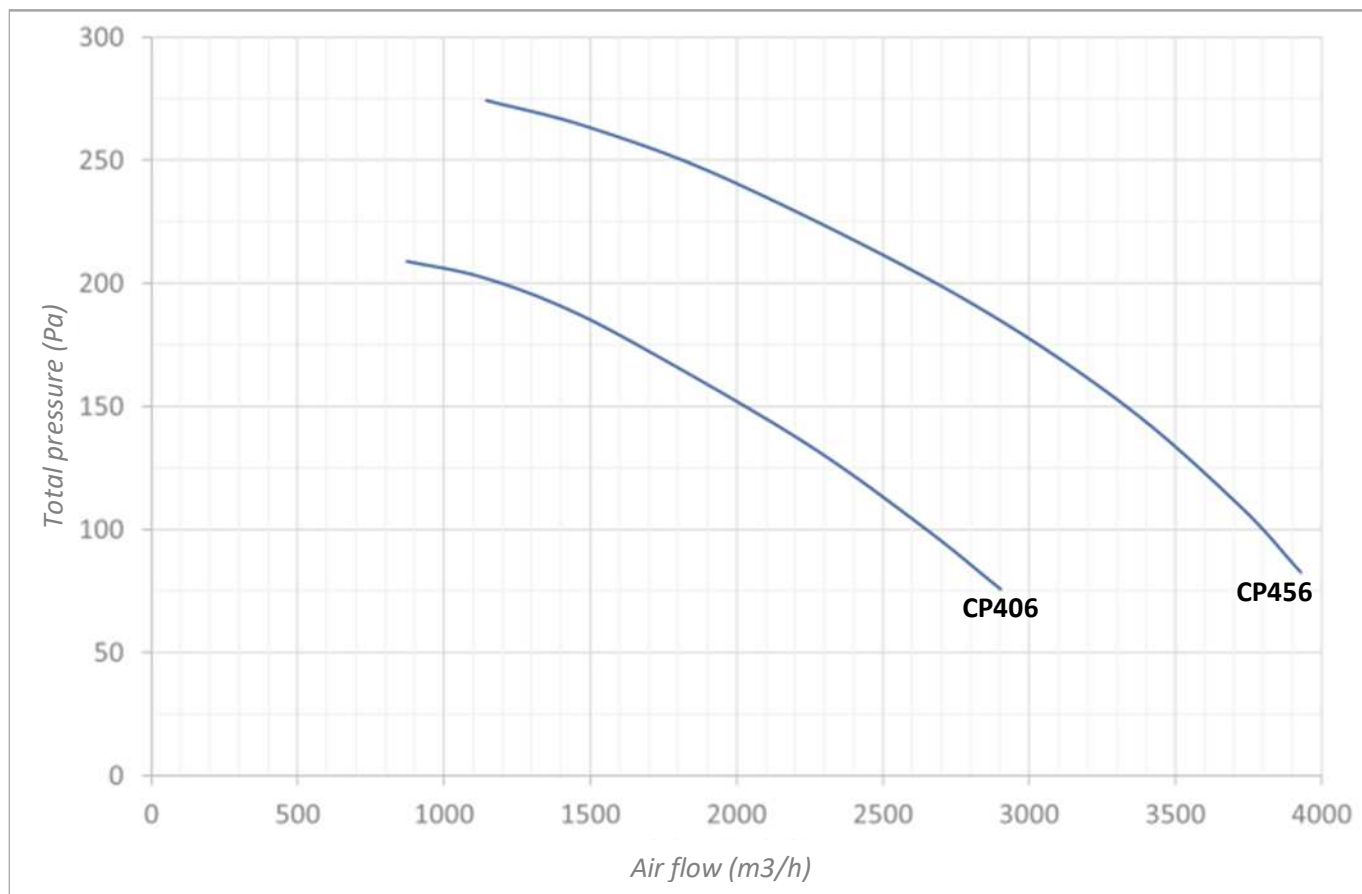

CP..4 PERFORMANCES: 4 Poles (1500 rpm)

Common operating range

CP..2 PERFORMANCES: 2 Poles (3000 rpm)

Common operating range

CP..6 PERFORMANCES: 6 Poles (1000 rpm)

Common operating range

Available ancillaries: