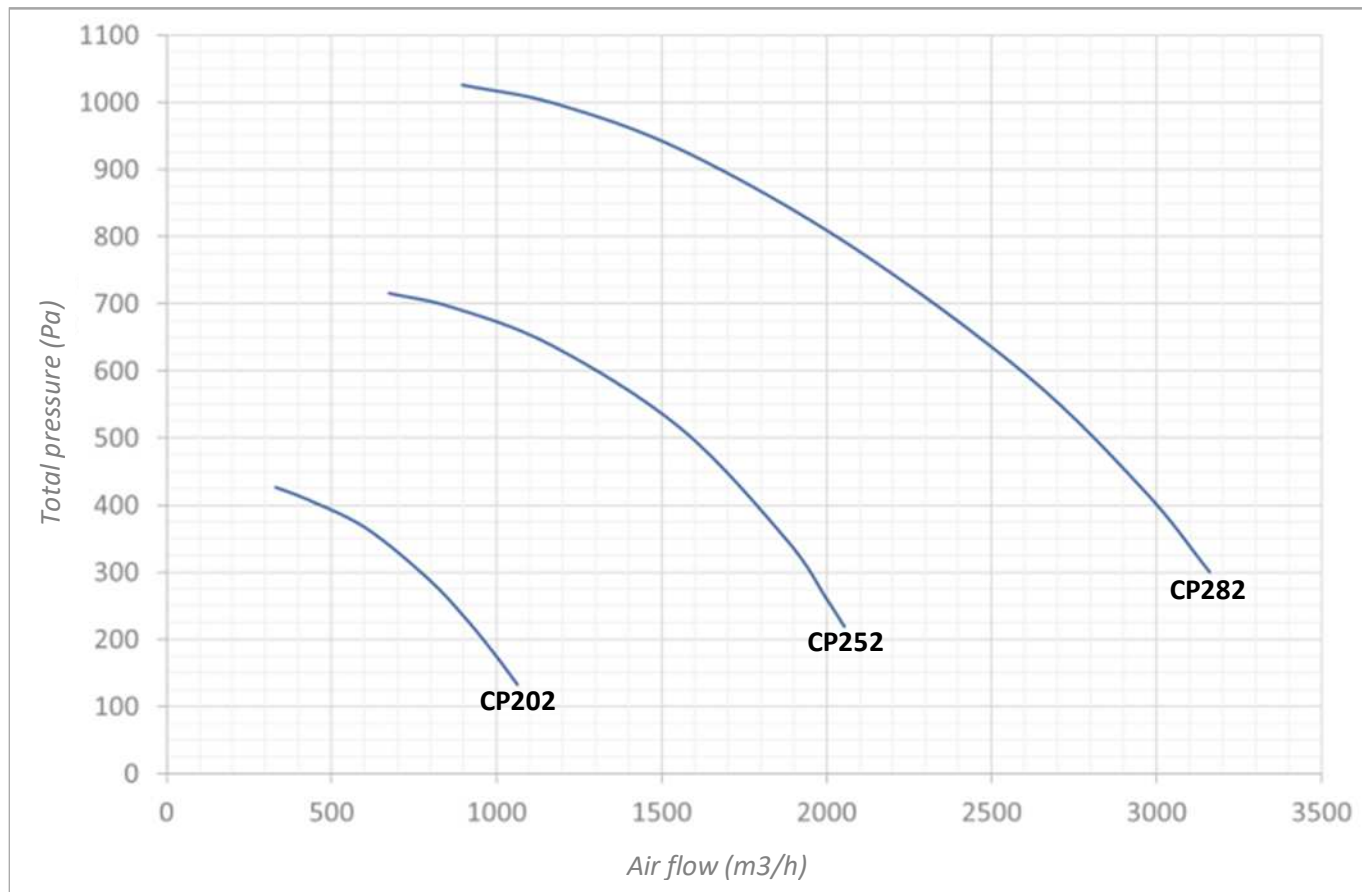

CP..4 PERFORMANCES: 4 Poles (1500 rpm)

Common operating range

CP..2 PERFORMANCES: 2 Poles (3000 rpm)

Common operating range

CP..6 PERFORMANCES: 6 Poles (1000 rpm)

Common operating range

Available ancillaries: