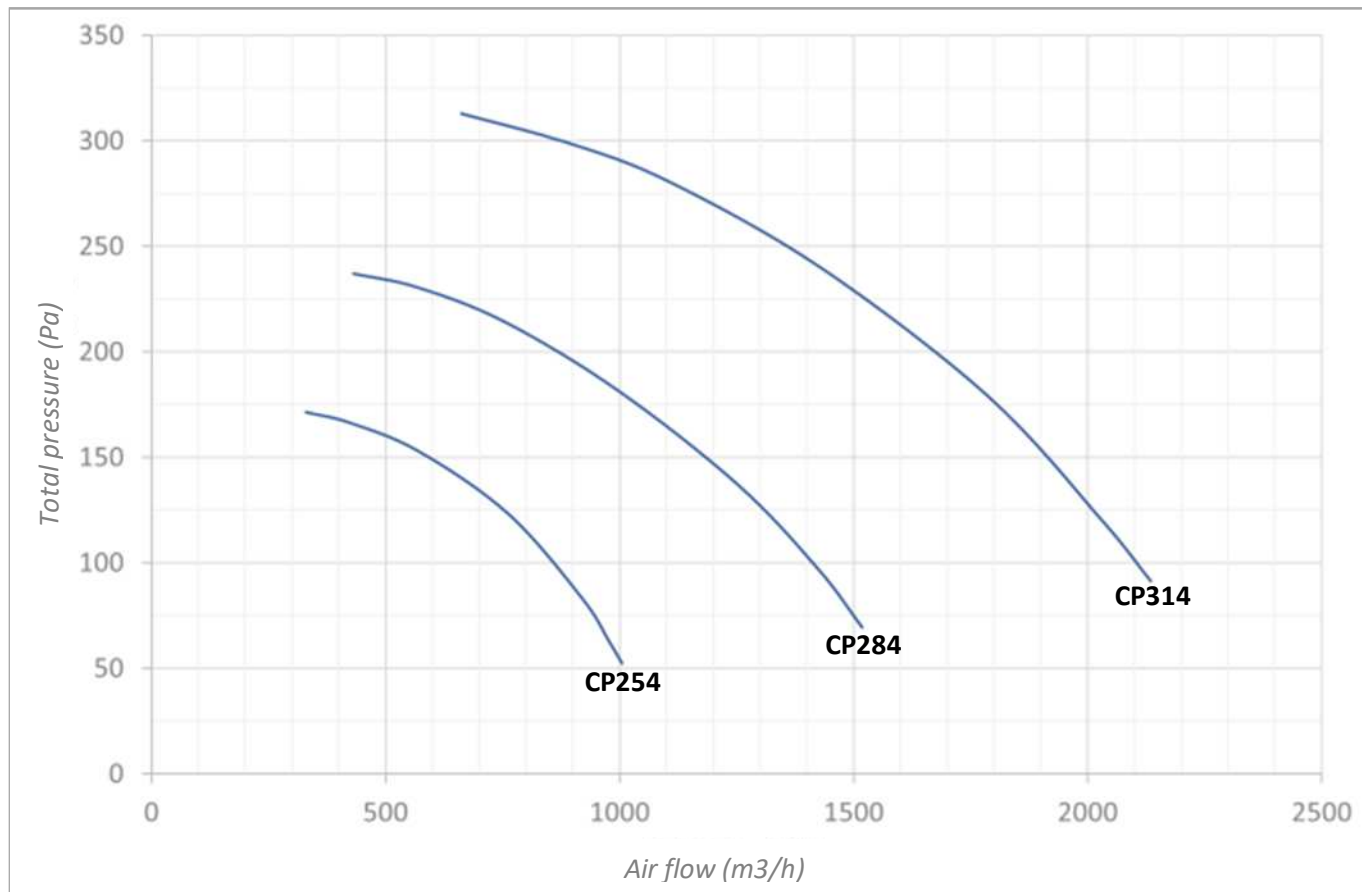

CP..4 PERFORMANCES: 4 Poles (1500 rpm)

Common operating range

CP..2 PERFORMANCES: 2 Poles (3000 rpm)

Common operating range

CP..6 PERFORMANCES: 6 Poles (1000 rpm)

Common operating range

Available ancillaries: