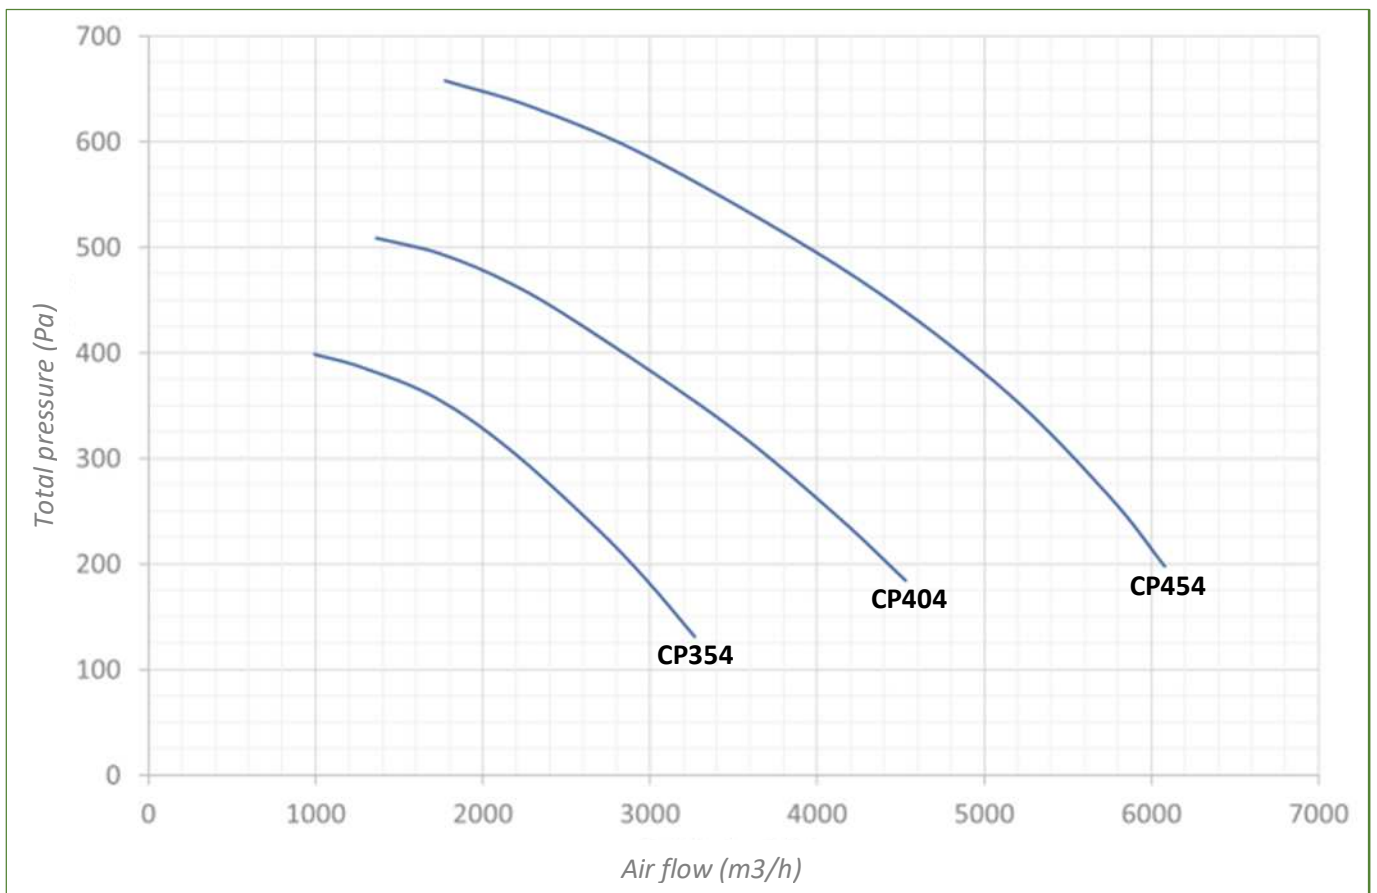

# CP..4 PERFORMANCES: 4 Poles (1500 rpm)

Common operating range

## CP..2 PERFORMANCES: 2 Poles (3000 rpm)

Common operating range

## CP..6 PERFORMANCES: 6 Poles (1000 rpm)

Common operating range