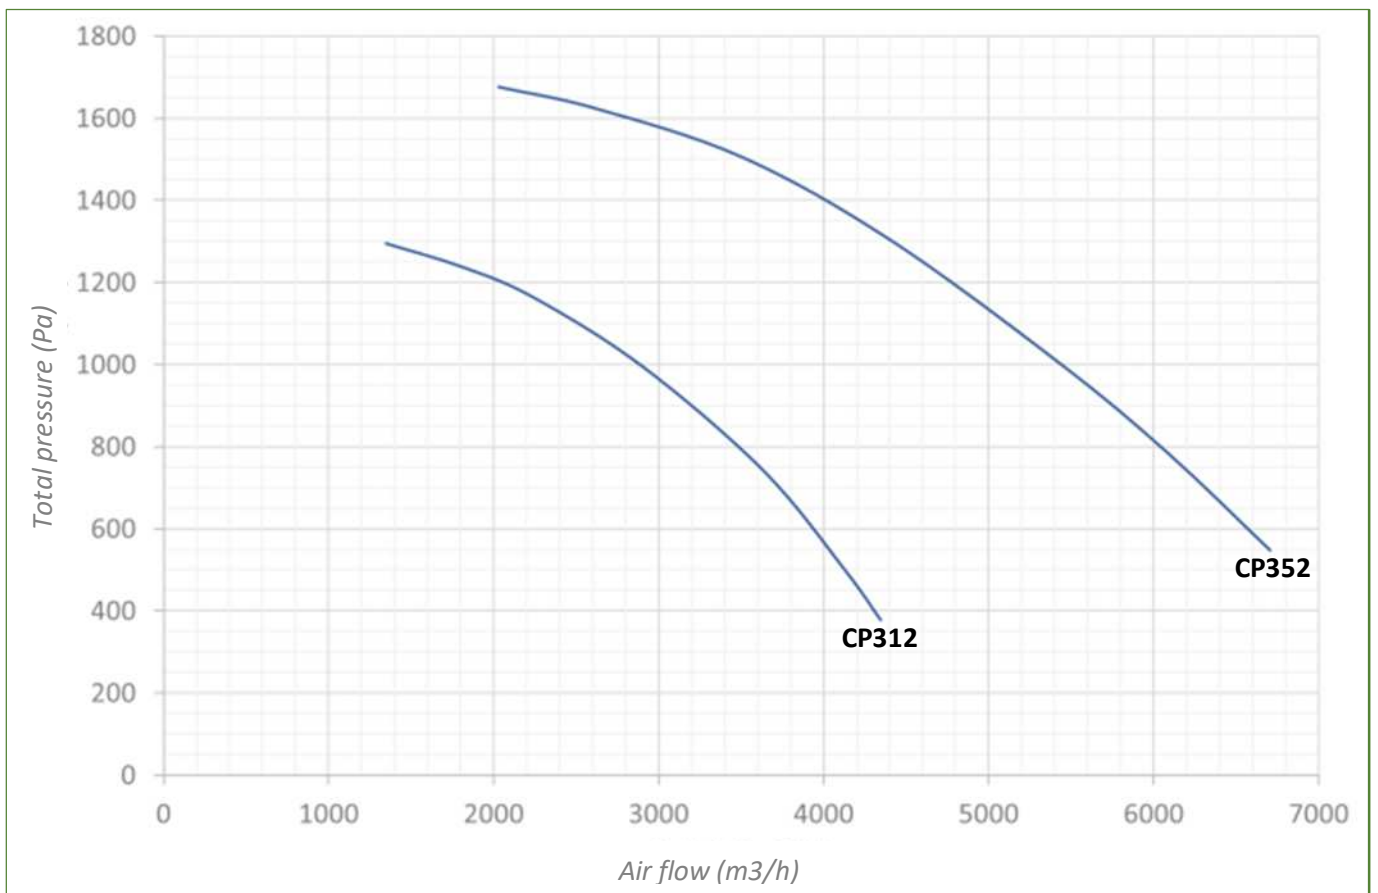

# CP..4 PERFORMANCES: 4 Poles (1500 rpm)

Common operating range

## CP..2 PERFORMANCES: 2 Poles (3000 rpm)

Common operating range

## CP..6 PERFORMANCES: 6 Poles (1000 rpm)

Common operating range