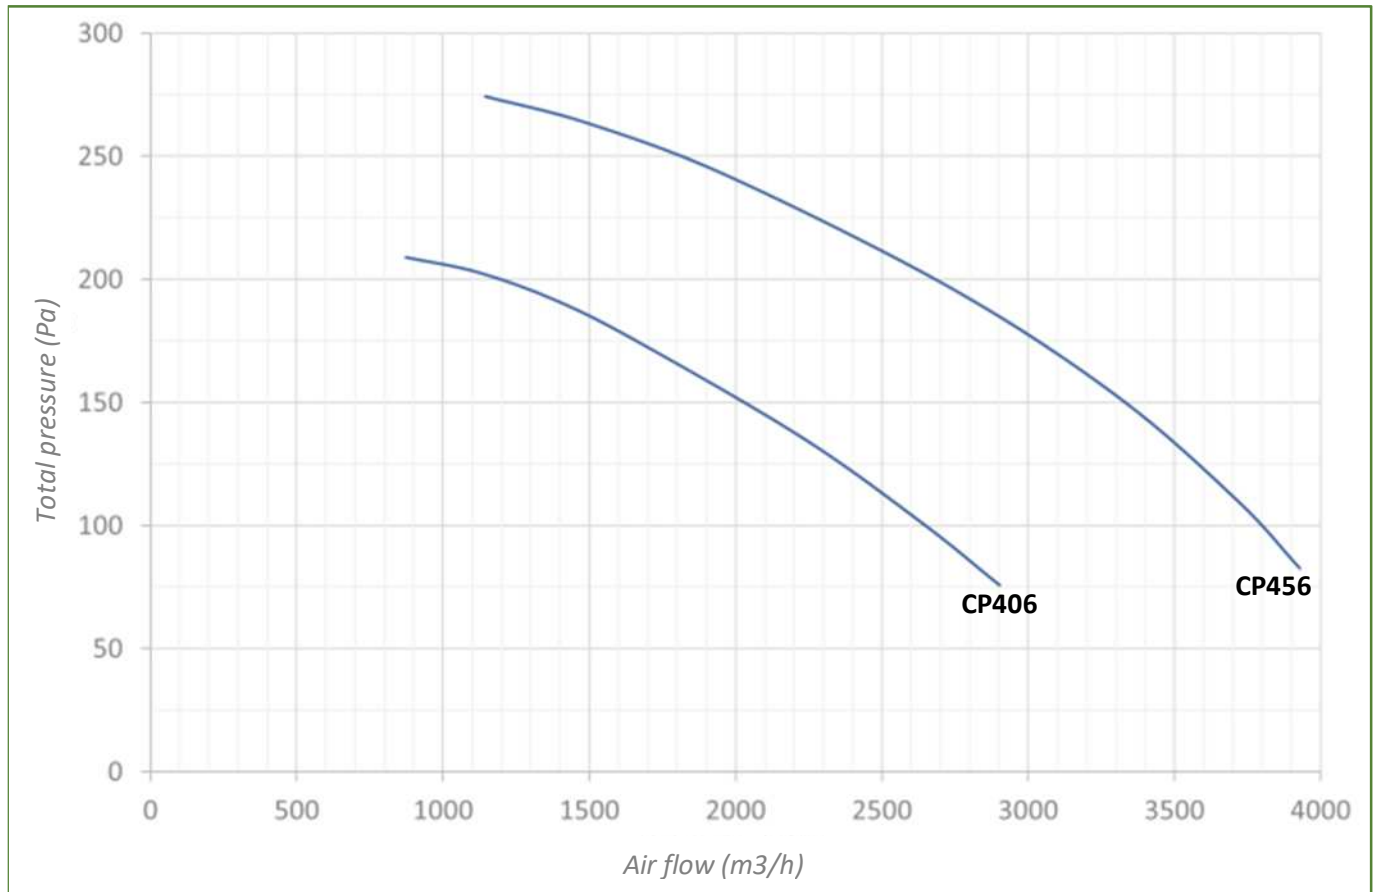

# CP..4 PERFORMANCES: 4 Poles (1500 rpm)

Common operating range

## CP..2 PERFORMANCES: 2 Poles (3000 rpm)

Common operating range

## CP..6 PERFORMANCES: 6 Poles (1000 rpm)

Common operating range