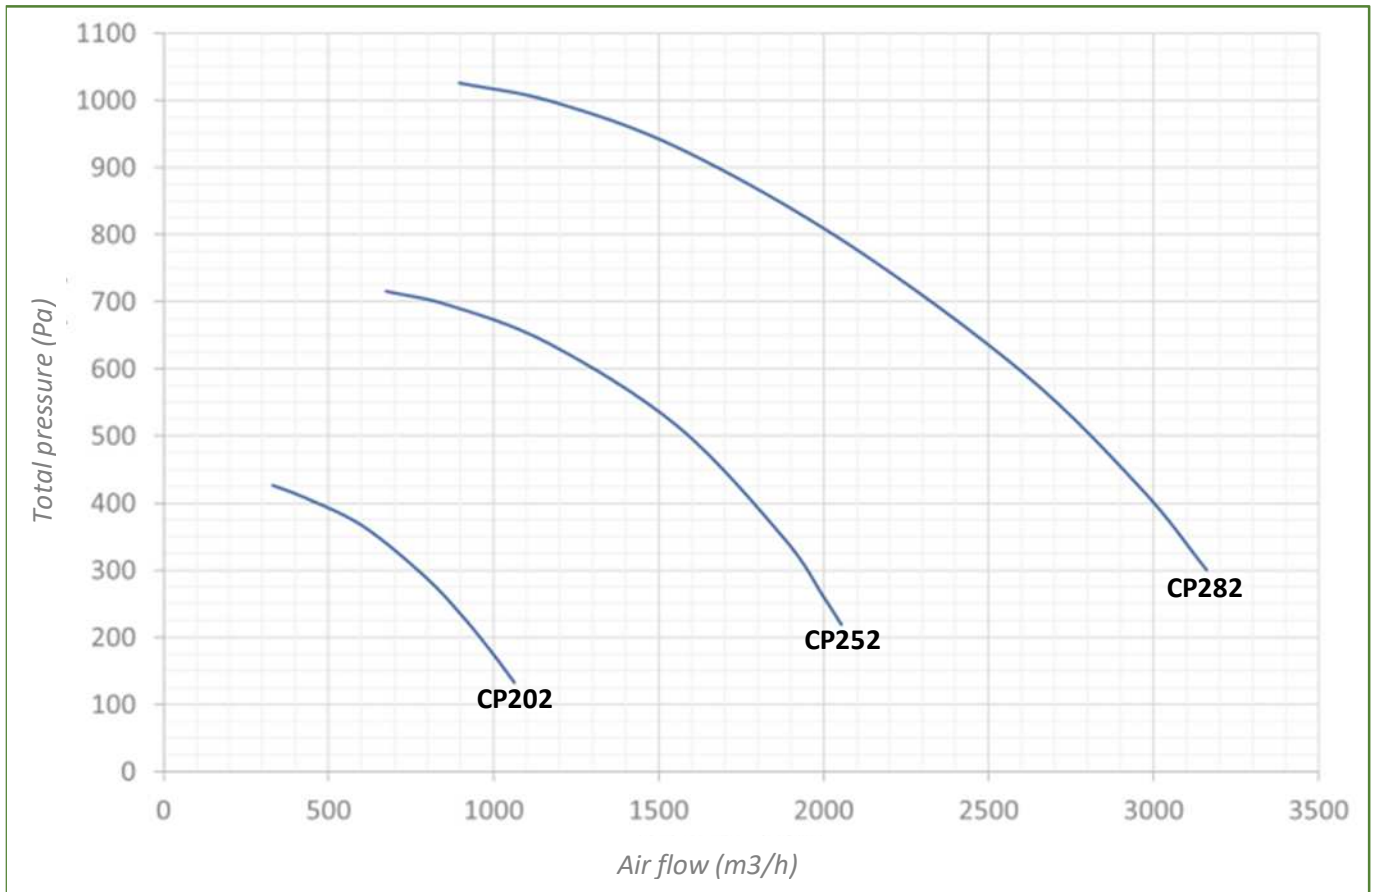

# CP..4 PERFORMANCES: 4 Poles (1500 rpm)

Common operating range

## CP..2 PERFORMANCES: 2 Poles (3000 rpm)

Common operating range

## CP..6 PERFORMANCES: 6 Poles (1000 rpm)

Common operating range