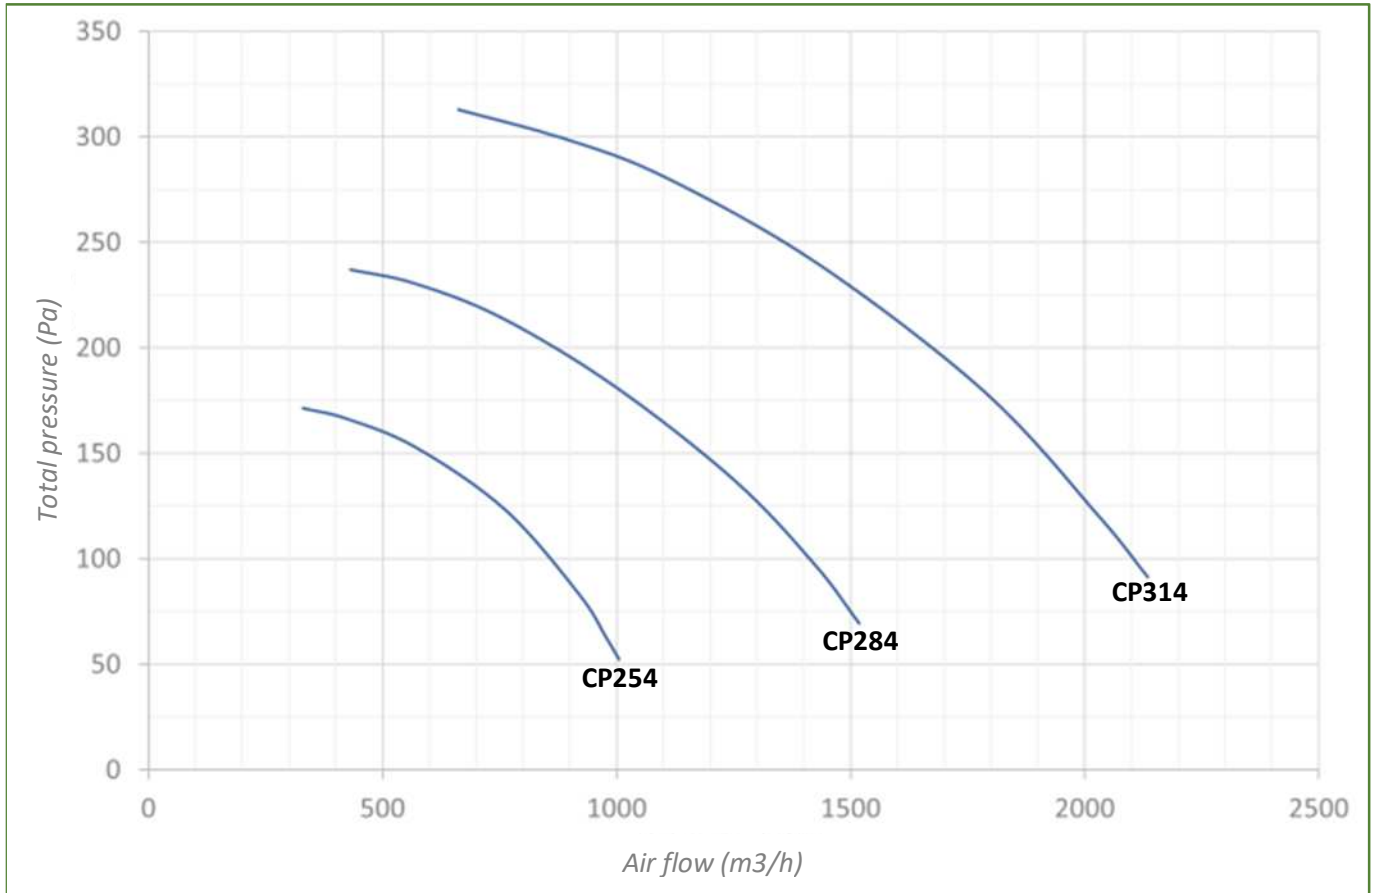

# CP..4 PERFORMANCES: 4 Poles (1500 rpm)

Common operating range

## CP..2 PERFORMANCES: 2 Poles (3000 rpm)

Common operating range

## CP..6 PERFORMANCES: 6 Poles (1000 rpm)

Common operating range